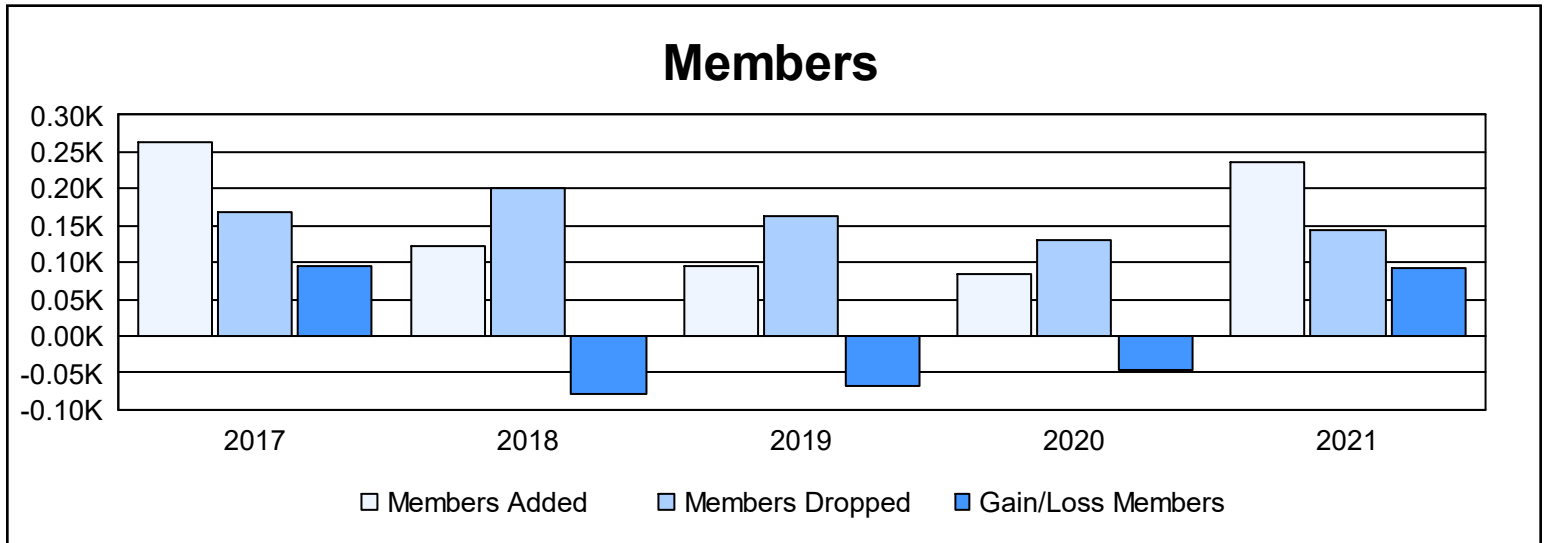

Year	New Clubs	Dropped Clubs	Gain/ Loss Clubs	New Members	Charter Members	Reinstate Members	Transfer Members	Total Member Added	Total Members Dropped	Gain/ Loss Members
2016-2017	4	1	3	143	107	6	7	263	168	95
2017-2018	0	2	-2	83	2	21	15	121	201	-80
2018-2019	0	2	-2	82	2	6	5	95	162	-67
2019-2020	1	2	-1	55	20	4	4	83	129	-46
2020-2021	3	0	3	129	63	43	0	235	144	91
<b>Average</b>	<b>2</b>	<b>1</b>	<b>0</b>	<b>98</b>	<b>39</b>	<b>16</b>	<b>6</b>	<b>159</b>	<b>161</b>	<b>-1</b>

### Membership Composition June 2021 Cumulative