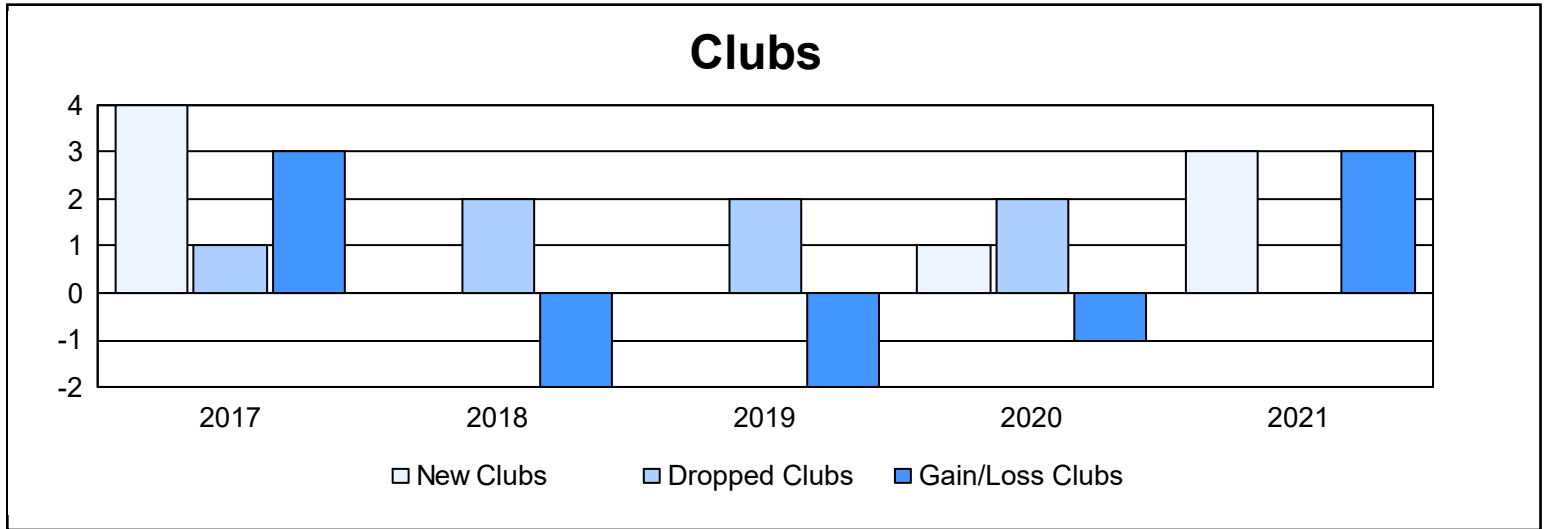

Year	New Clubs	Dropped Clubs	Gain/ Loss Clubs	New Members	Charter Members	Reinstate Members	Transfer Members	Total Member Added	Total Members Dropped	Gain/ Loss Members
2016-2017	4	1	3	143	107	6	7	263	168	95
2017-2018	0	2	-2	83	2	21	15	121	201	-80
2018-2019	0	2	-2	82	2	6	5	95	162	-67
2019-2020	1	2	-1	55	20	4	4	83	129	-46
2020-2021	3	0	3	129	63	43	0	235	144	91
<b>Average</b>	<b>2</b>	<b>1</b>	<b>0</b>	<b>98</b>	<b>39</b>	<b>16</b>	<b>6</b>	<b>159</b>	<b>161</b>	<b>-1</b>

### Membership Composition June 2021 Cumulative