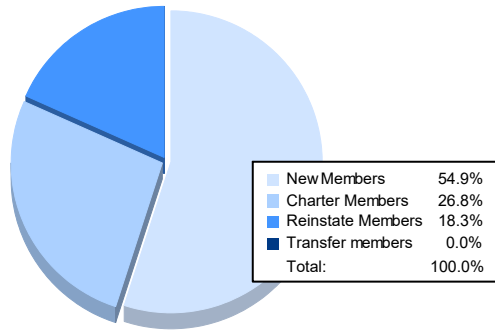

Year	New Clubs	Dropped Clubs	Gain/ Loss Clubs	New Members	Charter Members	Reinstate Members	Transfer Members	Total Member Added	Total Members Dropped	Gain/ Loss Members
2016-2017	4	1	3	143	107	6	7	263	168	95
2017-2018	0	2	-2	83	2	21	15	121	201	-80
2018-2019	0	2	-2	82	2	6	5	95	162	-67
2019-2020	1	2	-1	55	20	4	4	83	129	-46
2020-2021	3	0	3	129	63	43	0	235	144	91
<b>Average</b>	<b>2</b>	<b>1</b>	<b>0</b>	<b>98</b>	<b>39</b>	<b>16</b>	<b>6</b>	<b>159</b>	<b>161</b>	<b>-1</b>

### Membership Composition June 2021 Cumulative